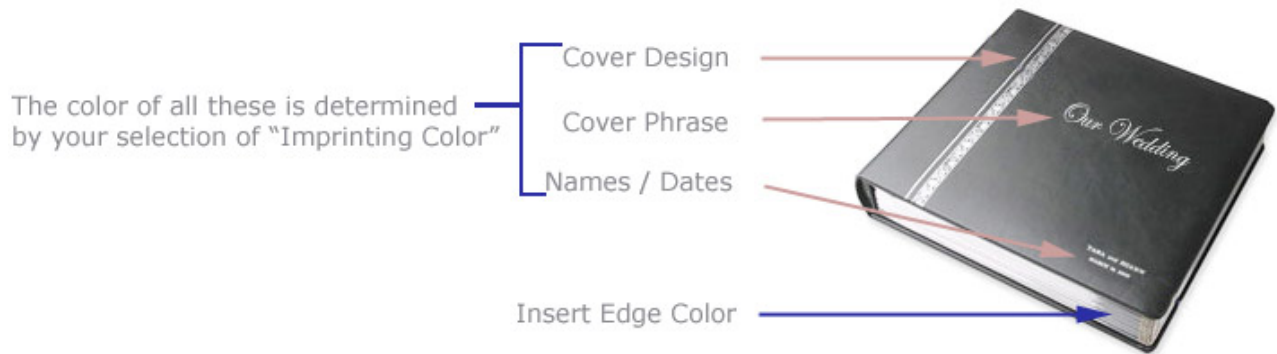

Covers are available in several sizes. The larger the album, the larger the prints it will hold. Another benefit to larger albums is that you have more mat options that allow more options for placing multiple prints per page. See mat collections for specifics on sizing options.

Cover Materials:

- Aristohyde Synthetic Leather (on the website)
- Leather albums additional cost

IMPORTANT NOTE ABOUT WHAT A "PAGE" IS:

Over time, people have mistakenly called the sheets of paper in a book "pages". This is not correct. Each sheet of paper in the book is called a "leaf". Each leaf (sheet of paper) has two sides... a front and a back. Each one of those sides is defined as a "page" which can easily be seen by viewing the page numbers in a book, magazine, etc. **In albums, a leaf is often referred to as an "insert" because it is inserted into the spine as you assemble it, so on the order form it will be listed as in "insert". When ordering your album we have that broken down by page size.**

Albums are similar, so the front side is page 1 and the back side is page 2. If you are ordering a 30 page album, you will need 30 mats to complete it. Do NOT double or half either of the numbers. They must match... unless you are ordering extra mats.

STEP 3: Ordering Your Mats

This is a **must** in order to have a complete album. Without mats, your album is incomplete and will not hold prints. The mat options available to you depend on the